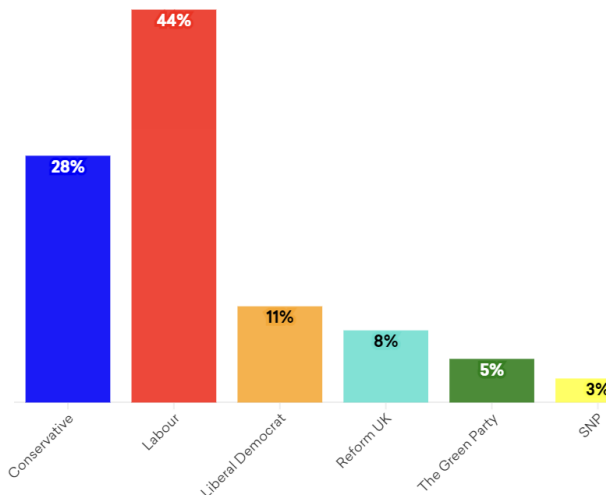

BERTHOLLET'S PRESS REVIEW

June 23th 2024

By BOUKHARAK RAYYANE, BENARD Axel,
THORENS Dorian, PUYDT Gilles, WALES Noé

POLITICS :

June 20th 2024
BBC

Can we trust polls predicting a Tory 'wipeout'?

The general election is coming soon, and recent polls are assessing a defeat for the Tories. It could be their worst election since 1906, when they had only 156 seats. Their results are estimated between 53 and 155 seats, but the cause of this lack of support is not clear.

Implied National Vote Share

<https://www.bbc.com/news/articles/cv22y07ggy6o>

SCIENCE :

June 19th 2024
Nature

Human Neuroscience: Breakthroughs and Ethical Dilemmas

Discover how advances in human neuroscience are revealing unprecedented details about the brain while raising critical ethical challenges. This article delves into the importance of ongoing informed consent, respecting participant dignity, and navigating the implications of AI in research. Engage with a compelling discussion on the future of brain research, personalized treatments, and its profound societal impacts.

<https://www.nature.com/articles/d41586-024-02022-3>